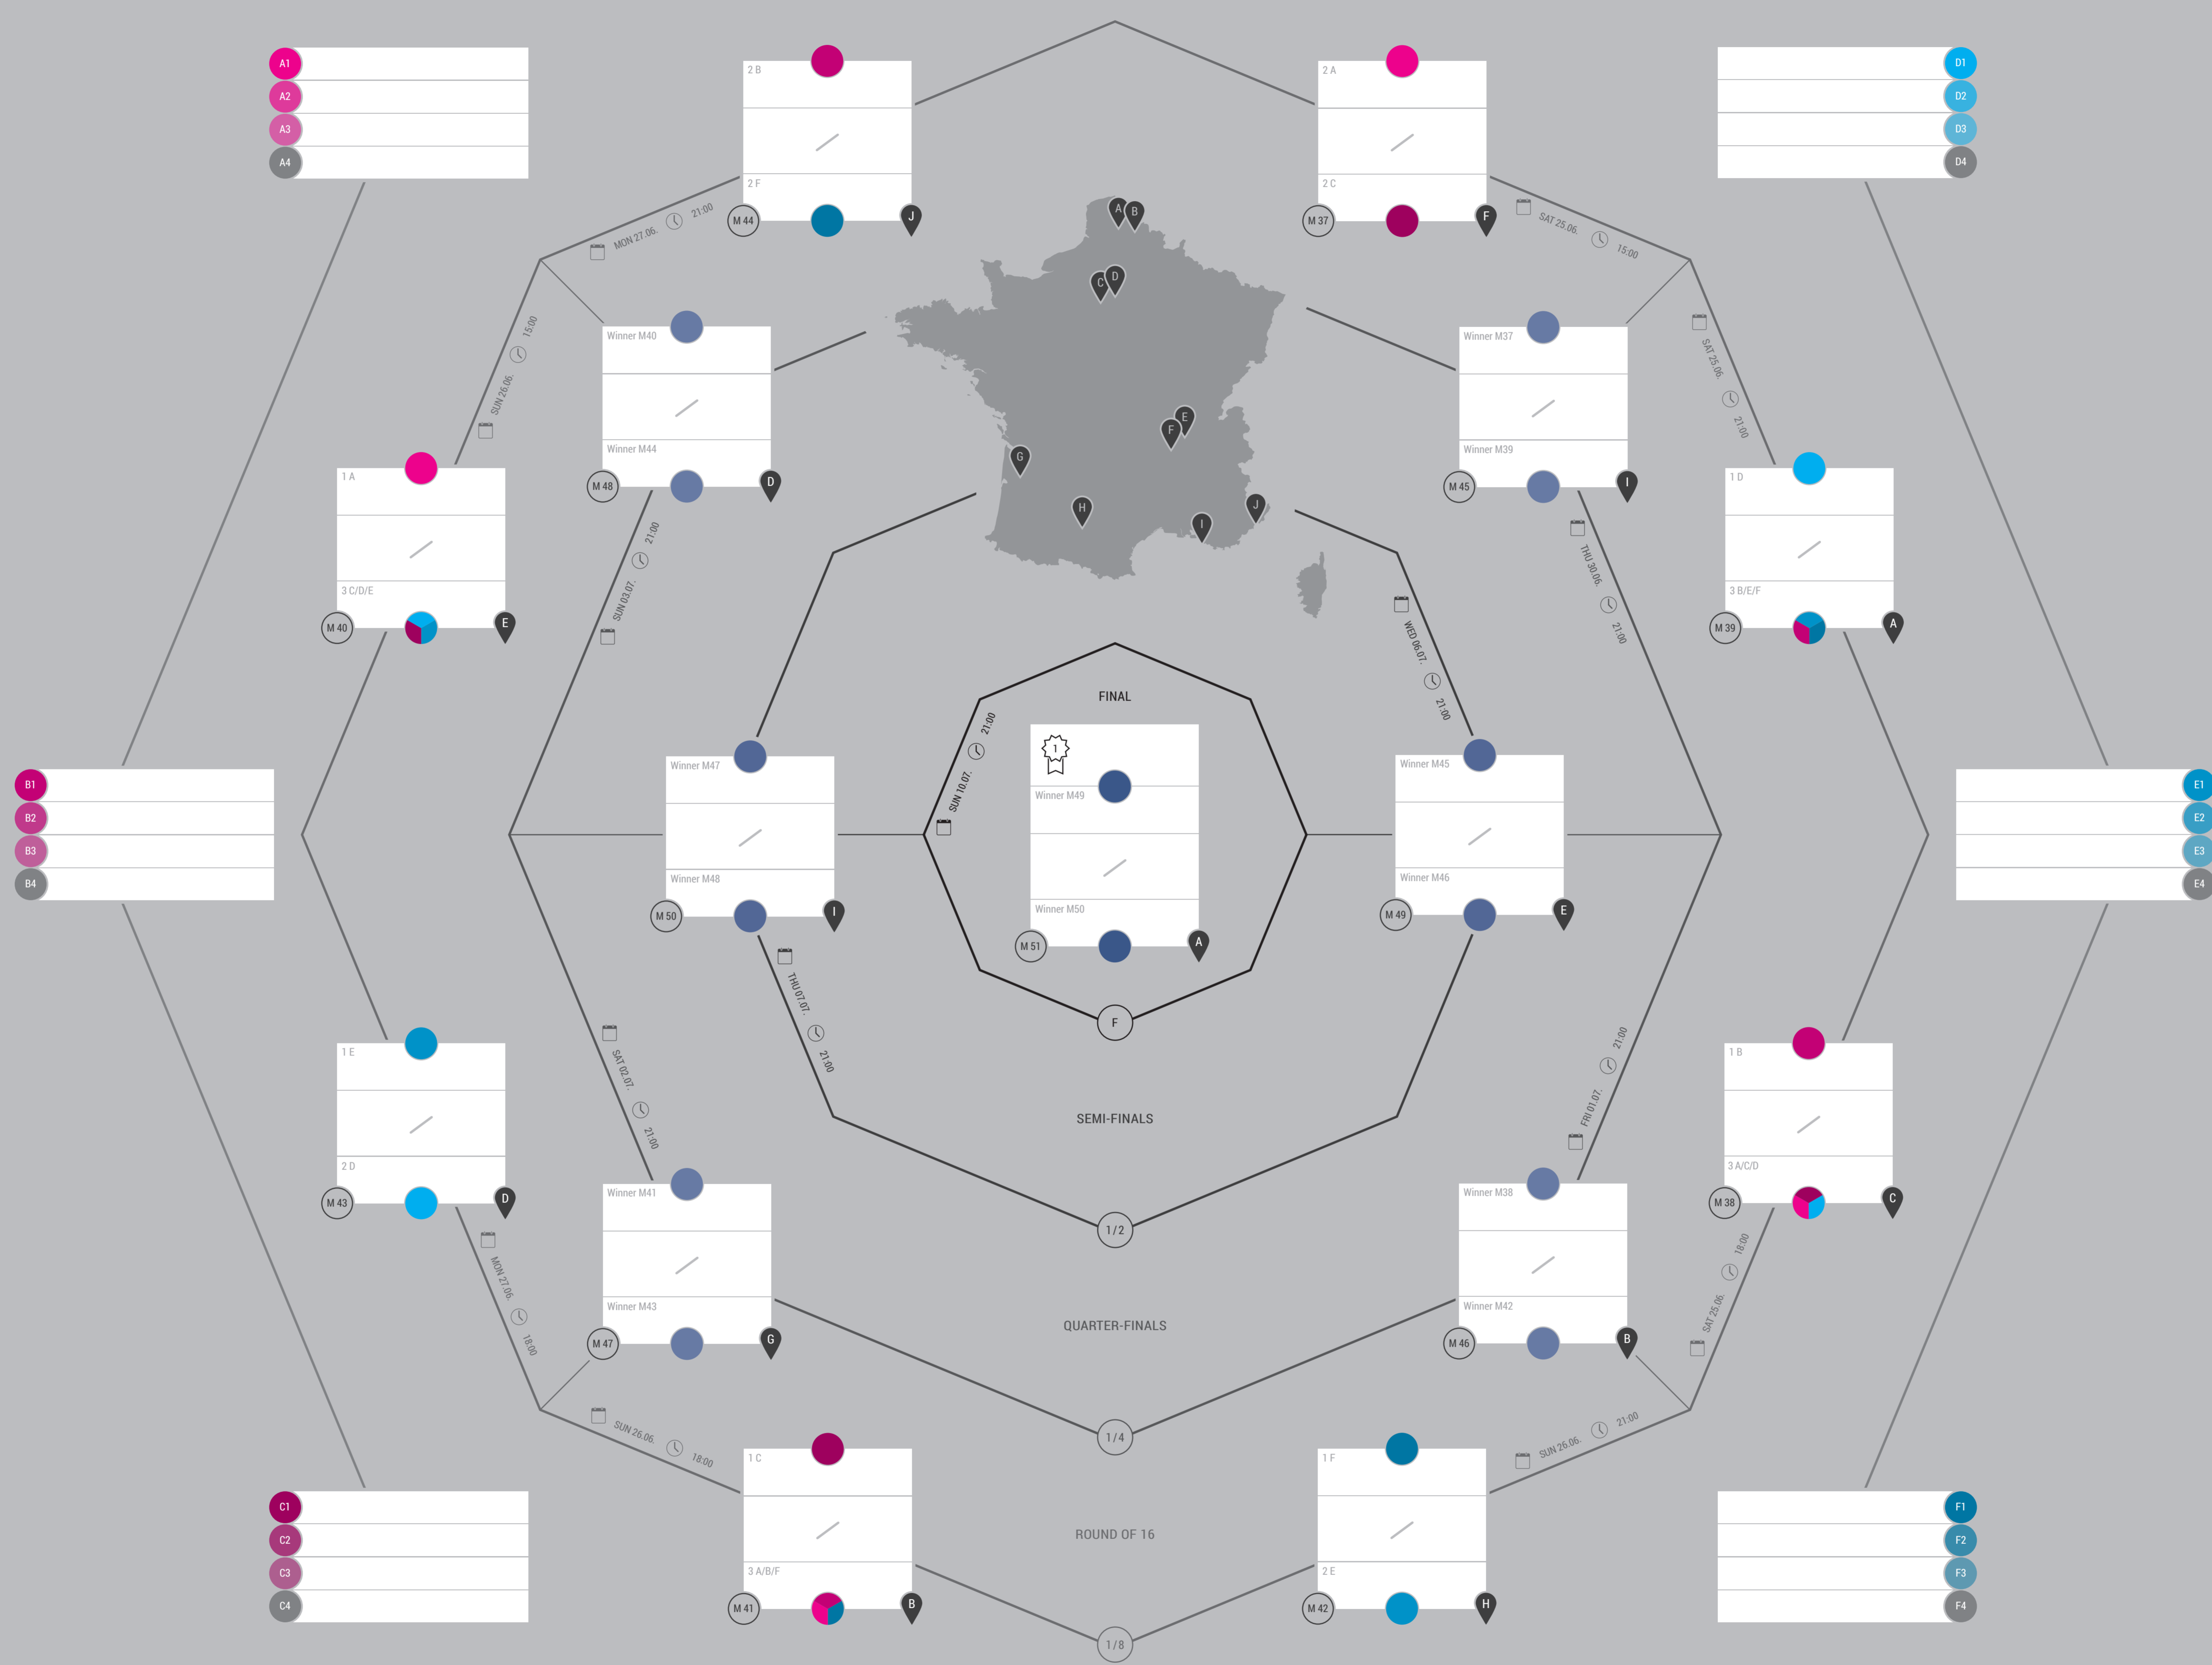

A France / Romania / Albania / Switzerland

FRI 10.06	21:00	M 01	France	—	D
SAT 11.06	15:00	M 02	Albania	—	A
WED 15.06	18:00	M 09	Romania	—	C
WED 15.06	21:00	M 10	France	—	I
SUN 19.06	21:00	M 17	Switzerland	—	B
SUN 19.06	21:00	M 18	Romania	—	E

B England / Russia / Wales / Slovakia

SAT 11.06	18:00	M 03	Wales	—	G
SAT 11.06	21:00	M 04	England	—	I
WED 15.06	15:00	M 13	Russia	—	B
THU 16.06	15:00	M 14	England	—	A
MON 20.06	21:00	M 27	Slovakia	—	F
MON 20.06	21:00	M 28	Russia	—	H

C Germany / Ukraine / Poland / Northern Ireland

SUN 12.06	18:00	M 05	Poland	—	J
SUN 12.06	21:00	M 06	Germany	—	B
THU 16.06	18:00	M 17	Ukraine	—	E
THU 16.06	21:00	M 18	Germany	—	D
TUE 21.06	18:00	M 29	Ukraine	—	I
TUE 21.06	18:00	M 30	Northern Ireland	—	C

D Spain / Czech Republic / Turkey / Croatia

SUN 12.06	15:00	M 07	Turkey	—	C
MON 13.06	15:00	M 08	Spain	—	H
FRI 17.06	18:00	M 19	Czech Republic	—	F
FRI 17.06	21:00	M 20	Spain	—	J
TUE 21.06	21:00	M 31	Croatia	—	G
TUE 21.06	21:00	M 32	Czech Republic	—	A

E Belgium / Italy / Ireland / Sweden

MON 13.06	18:00	M 09	Ireland	—	D
MON 13.06	21:00	M 10	Belgium	—	E
FRI 17.06	15:00	M 21	Italy	—	H
SAT 18.06	15:00	M 22	Belgium	—	G
WED 22.06	21:00	M 33	Italy	—	B
WED 22.06	21:00	M 34	Sweden	—	J

F Portugal / Iceland / Austria / Hungary

TUE 14.06	18:00	M 11	Austria	—	G
TUE 14.06	21:00	M 12	Portugal	—	F
SAT 18.06	18:00	M 23	Iceland	—	I
SAT 18.06	21:00	M 24	Portugal	—	C
WED 22.06	18:00	M 35	Hungary	—	E
WED 22.06	18:00	M 36	Iceland	—	D

EURO 2016

15th European Football Championship
10. June – 10. July 2016
France

GROUP MATCHES	ROUND OF 16	QUARTER-FINALS	SEMI-FINALS	FINAL
FRI 10.06	SAT 25.06	THU 30.06	WED 06.07	SUN 10.07
ALB / SUI TUR / CRO ESP / CZE RUS / SVK ENG / WAL ITA / SWE BER / IRL	2A / 2C 1A / 3C/D/E	W 37 / W 39 W 38 / W 42 W 41 / W 43 W 40 / W 44	W 45 / W 46 W 47 / W 48	W 49 / W 50
WAL / SVK POL / NIR IRL / SWE AUT / HUN ROU / SUI UKR / NIR CZE / CRO ISL / HUN	1B / 3A/C/D 1C / 3A/B/F 1E / 2D			
FRA / ROU ENG / RUS GER / UKR BEL / ITA POR / ISL FRA / ALB GER / POL ESP / TUR POR / AUT SUI / FRA SVK / ENG CRO / ESP ITA / IRL	1D / 3B/E/F 1F / 2E 1B / 2F			
	ROU / ALB RUS / WAL CZE / TUR SWE / BEL			

All times are CEST.